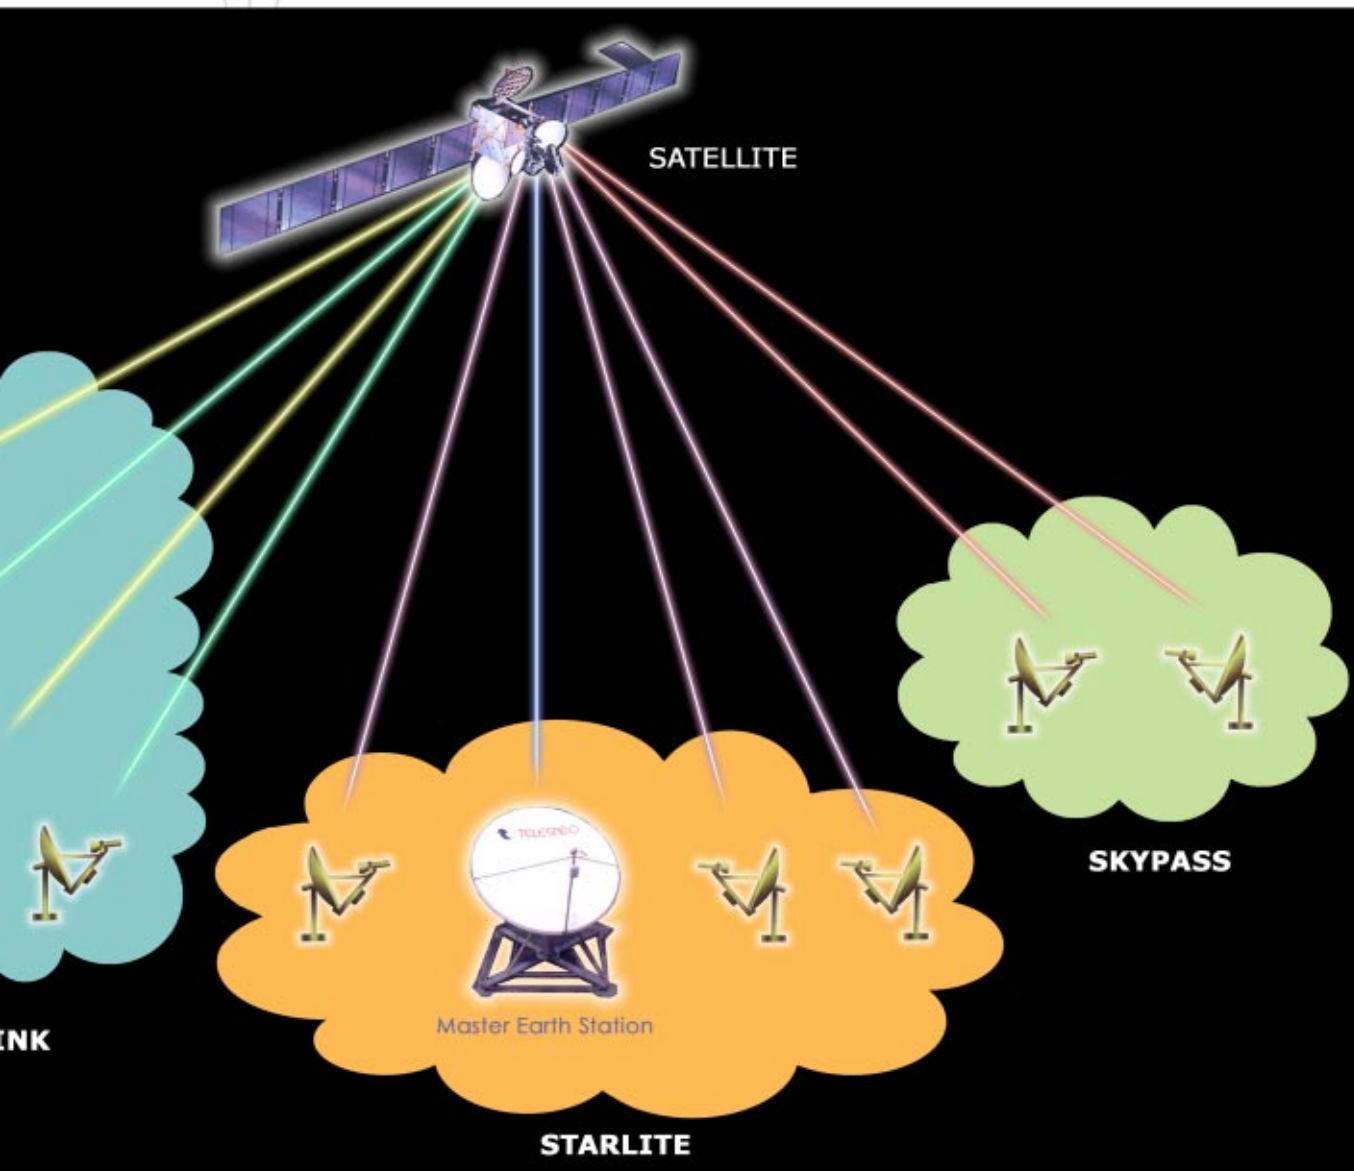

All of our VSAT solutions are backed by a proven track record in technology, service level and support. Once you sign up for our VSAT services, we will perform the complete installation at the remote offices in a matter of days. Our customers can rely on us to watch over their mission critical network, 24 hours, 7 days for every day of the year.

Contact us immediately to start benefiting from our VSAT services.